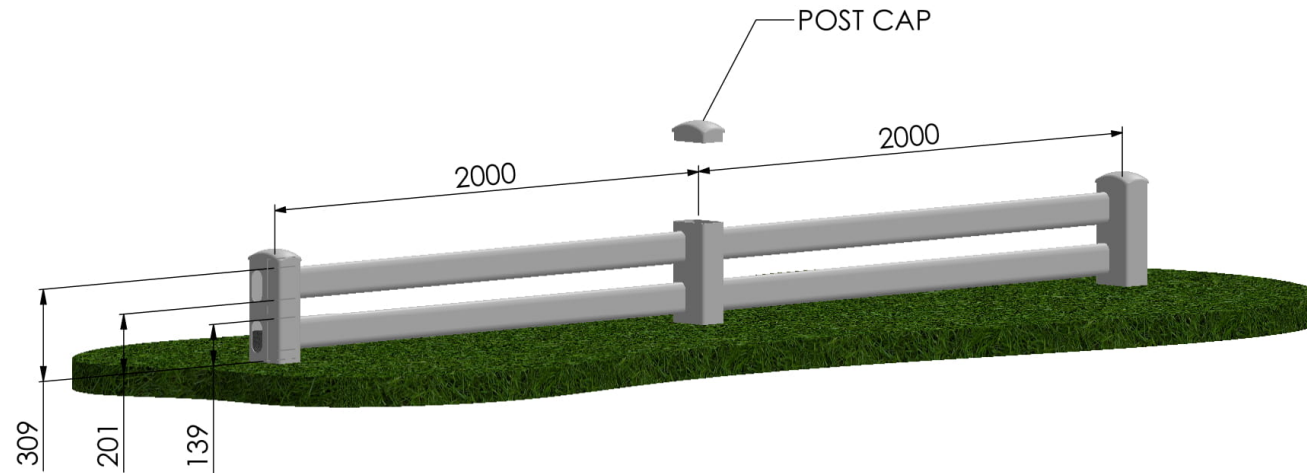

**VERSION:** 1 - 08.2018

**PAGE:** 30A

DURALOCK FENCING LTD  
RESERVE THE RIGHT TO ALTER  
SPECIFICATIONS WITHOUT  
NOTICE

ALL DIMENSIONS ARE  
NOMINAL PLEASE CHECK IF  
CRITICAL

10mm ROD x  
750mm LONG  
WITH HOOK END

OPTION 1

FIXINGS

OPTION 2  
(WEIGHTED POST - 6Kg)

**COMPONENTS:**

- 100MM X 150MM POST
- 100MM X 150MM POST CAP
- 108MM X 50MM RAIL
- PIN GROUND FIXING

DURALOCK (UK) LTD  
ENSTONE BUSINESS PARK  
ENSTONE  
OXFORDSHIRE  
OX7 4NP