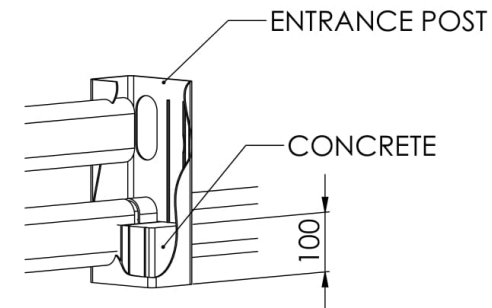

**VERSION:** 1 - 08.2018

**PAGE:** 30A

DURALOCK FENCING LTD  
RESERVE THE RIGHT TO ALTER  
SPECIFICATIONS WITHOUT  
NOTICE

ALL DIMENSIONS ARE  
NOMINAL PLEASE CHECK IF  
CRITICAL

10mm ROD x  
750mm LONG  
WITH HOOK END

OPTION 1

FIXINGS

OPTION 2  
(WEIGHTED POST - 6Kg)

**COMPONENTS:**

- 100MM X 150MM POST
- 100MM X 150MM POST CAP
- 108MM X 50MM RAIL
- PIN GROUND FIXING

DURALOCK (UK) LTD  
ENSTONE BUSINESS PARK  
ENSTONE  
OXFORDSHIRE  
OX7 4NP